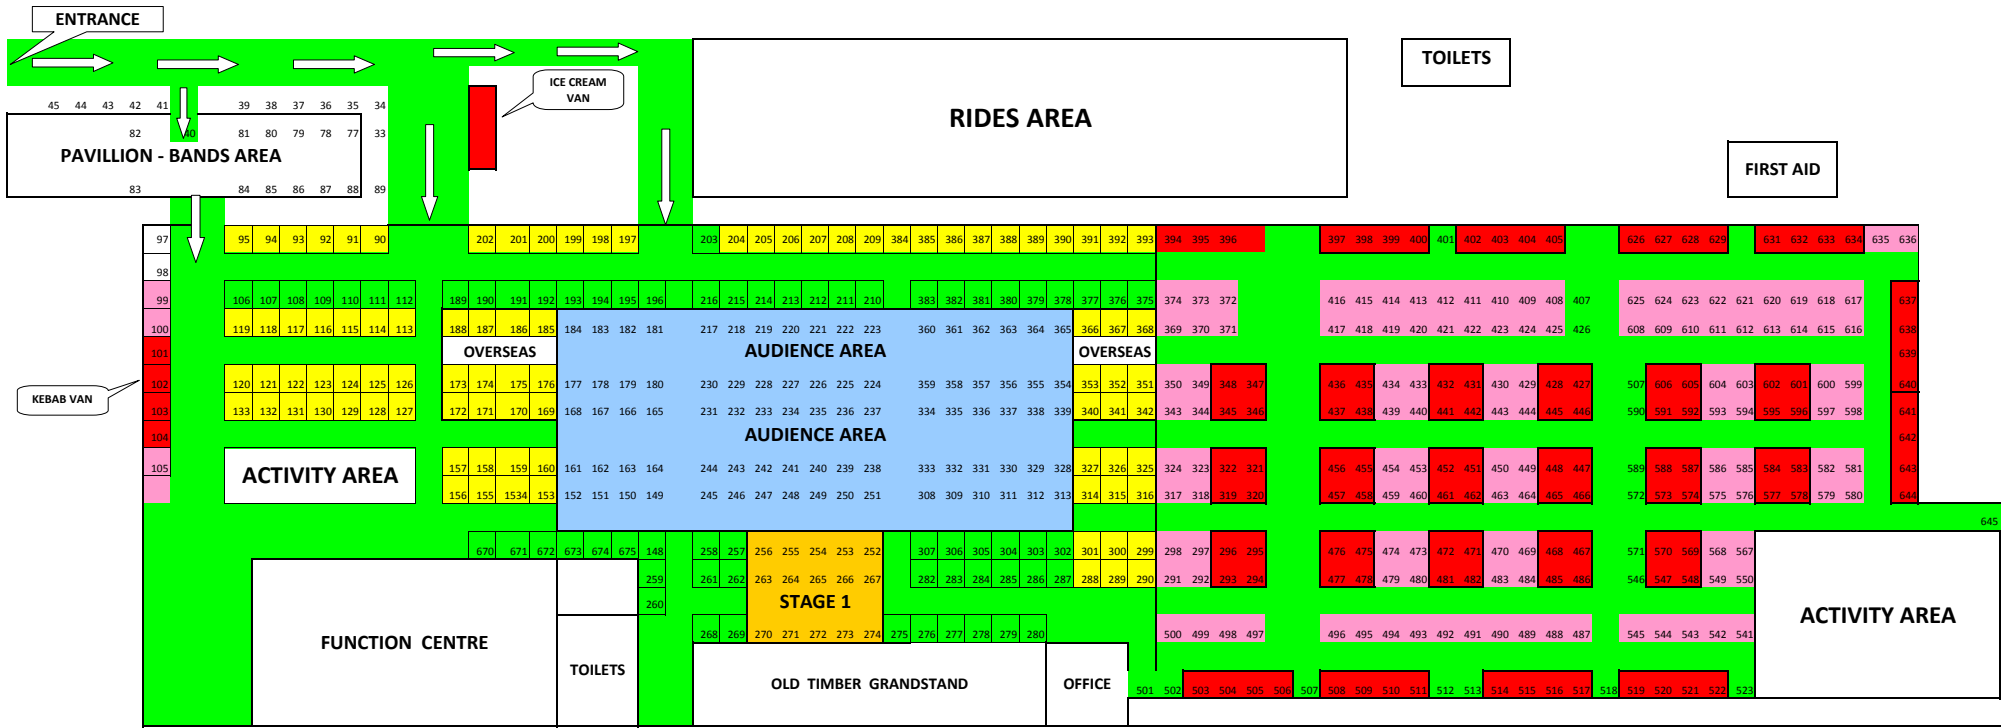

FIESTA KULTURA 2010 STALLS AREA

- Legend**
- Dry goods area
 - Audience area
 - Eating area
 - Stage area
 - Walkway
 - Food stall area